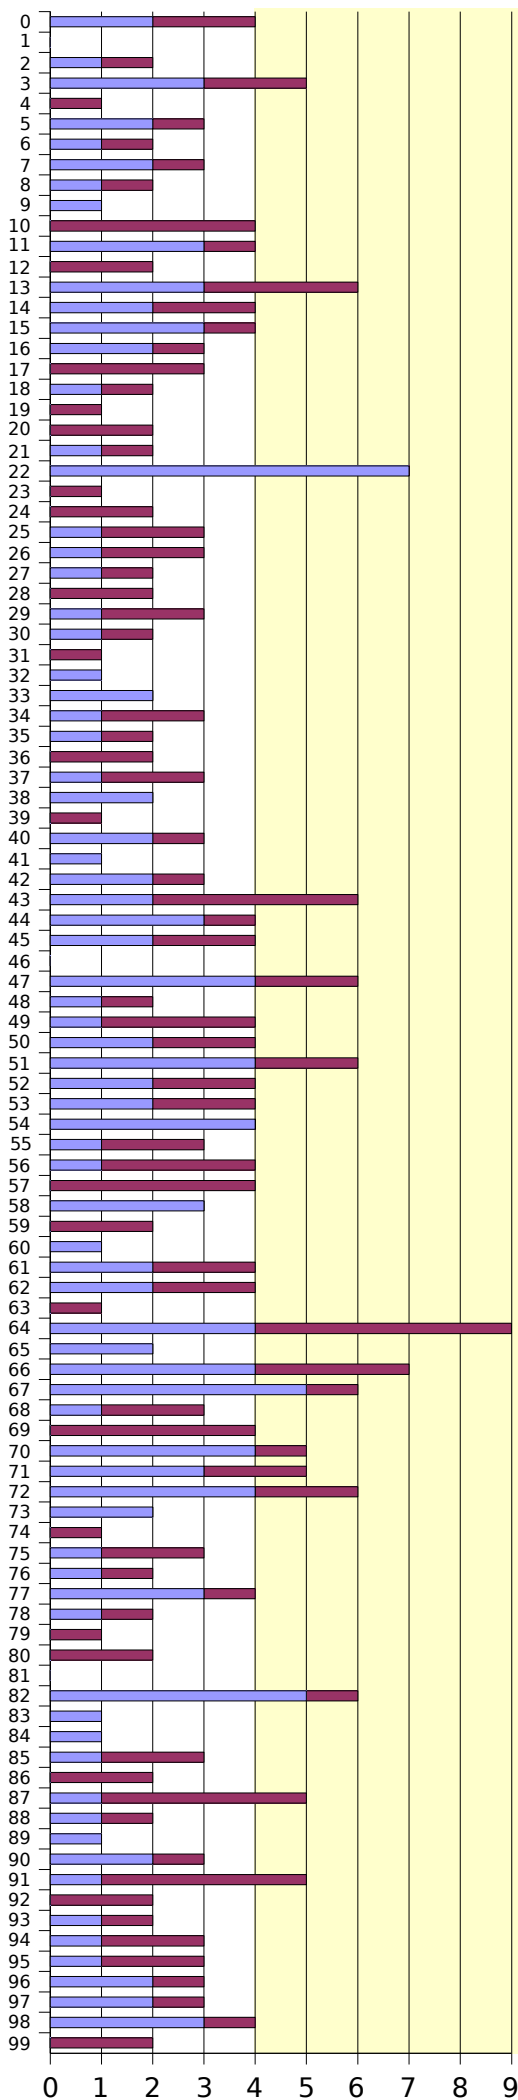

Thailand Lottery Result Distribution Chart

From 1 Apr 2001-1 June 2006

Source: The Government Lottery Office Site (<http://www.glo.or.th>)

Author: Isriya Paireepairit (<http://www.isriya.com>)

This work is licensed under the Creative Commons Attribution-NonCommercial 2.5 License.

- 2 digit result (upper)
- 2 digit result (lower)

Top Chance

Upper

- 7 times: 22
- 5 times: 67, 82
- 4 times: 47, 51, 54, 64, 66, 70, 72

Lower

- 5 times: 64
- 4 times: 10, 43, 57, 69, 87, 91

times

Thailand Lottery Result Distribution Chart (Stacked)

From 1 Apr 2001-1 June 2006

Source: The Government Lottery Office Site (<http://www.glo.or.th>)

Author: Isriya Paireepairit (<http://www.isriya.com>)

This work is licensed under the Creative Commons Attribution-NonCommercial 2.5 License.

■ 2 digit result (upper)

■ 2 digit result (lower)

Top Chance

- 9 times: 64
- 7 times: 22, 66
- 6 times: 13, 43, 47, 51, 67, 72, 82
- 5 times: 03, 70, 71, 87, 91

No Chance

- 01, 46, 81