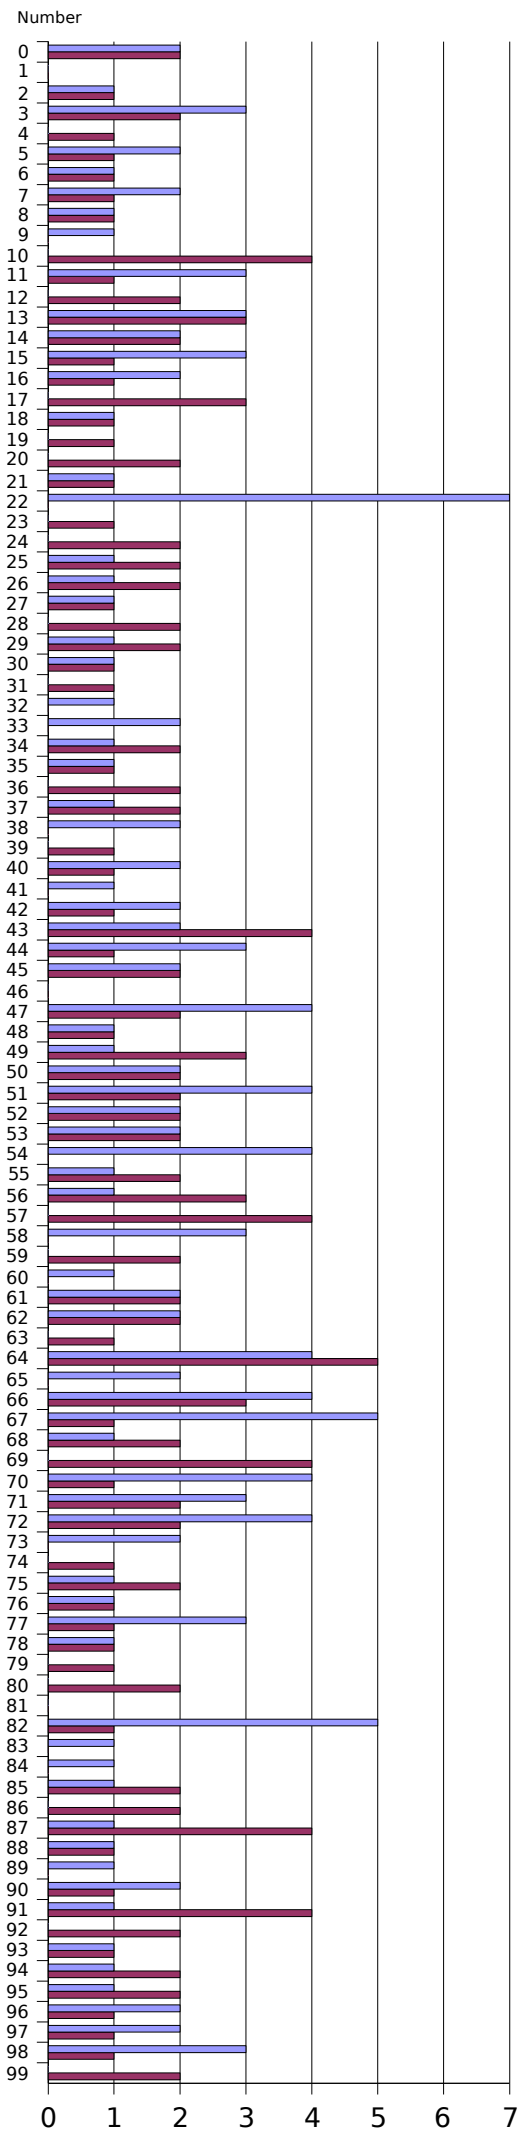

Thailand Lottery Result Distribution Chart

From 1 Apr 2001-1 June 2006

Source: The Government Lottery Office Site (<http://www.glo.or.th>)

Author: Isriya Paireepairit (<http://www.isriya.com>)

This work is licensed under the Creative Commons Attribution-NonCommercial 2.5 License.

- 2 digit result (upper)
- 2 digit result (lower)

Top Chance

Upper

- 7 times: 22
- 5 times: 67, 82
- 4 times: 47, 51, 54, 64, 66, 70, 72

Lower

- 5 times: 64
- 4 times: 10, 43, 57, 69, 87, 91

times

Thailand Lottery Result Distribution Chart (Stacked)

■ 2 digit result (upper)

■ 2 digit result (lower)

Top Chance

- 9 times: 64
- 7 times: 22, 66
- 6 times: 13, 43, 47, 51, 67, 72, 82
- 5 times: 03, 70, 71, 87, 91

No Chance

- 01, 46, 81